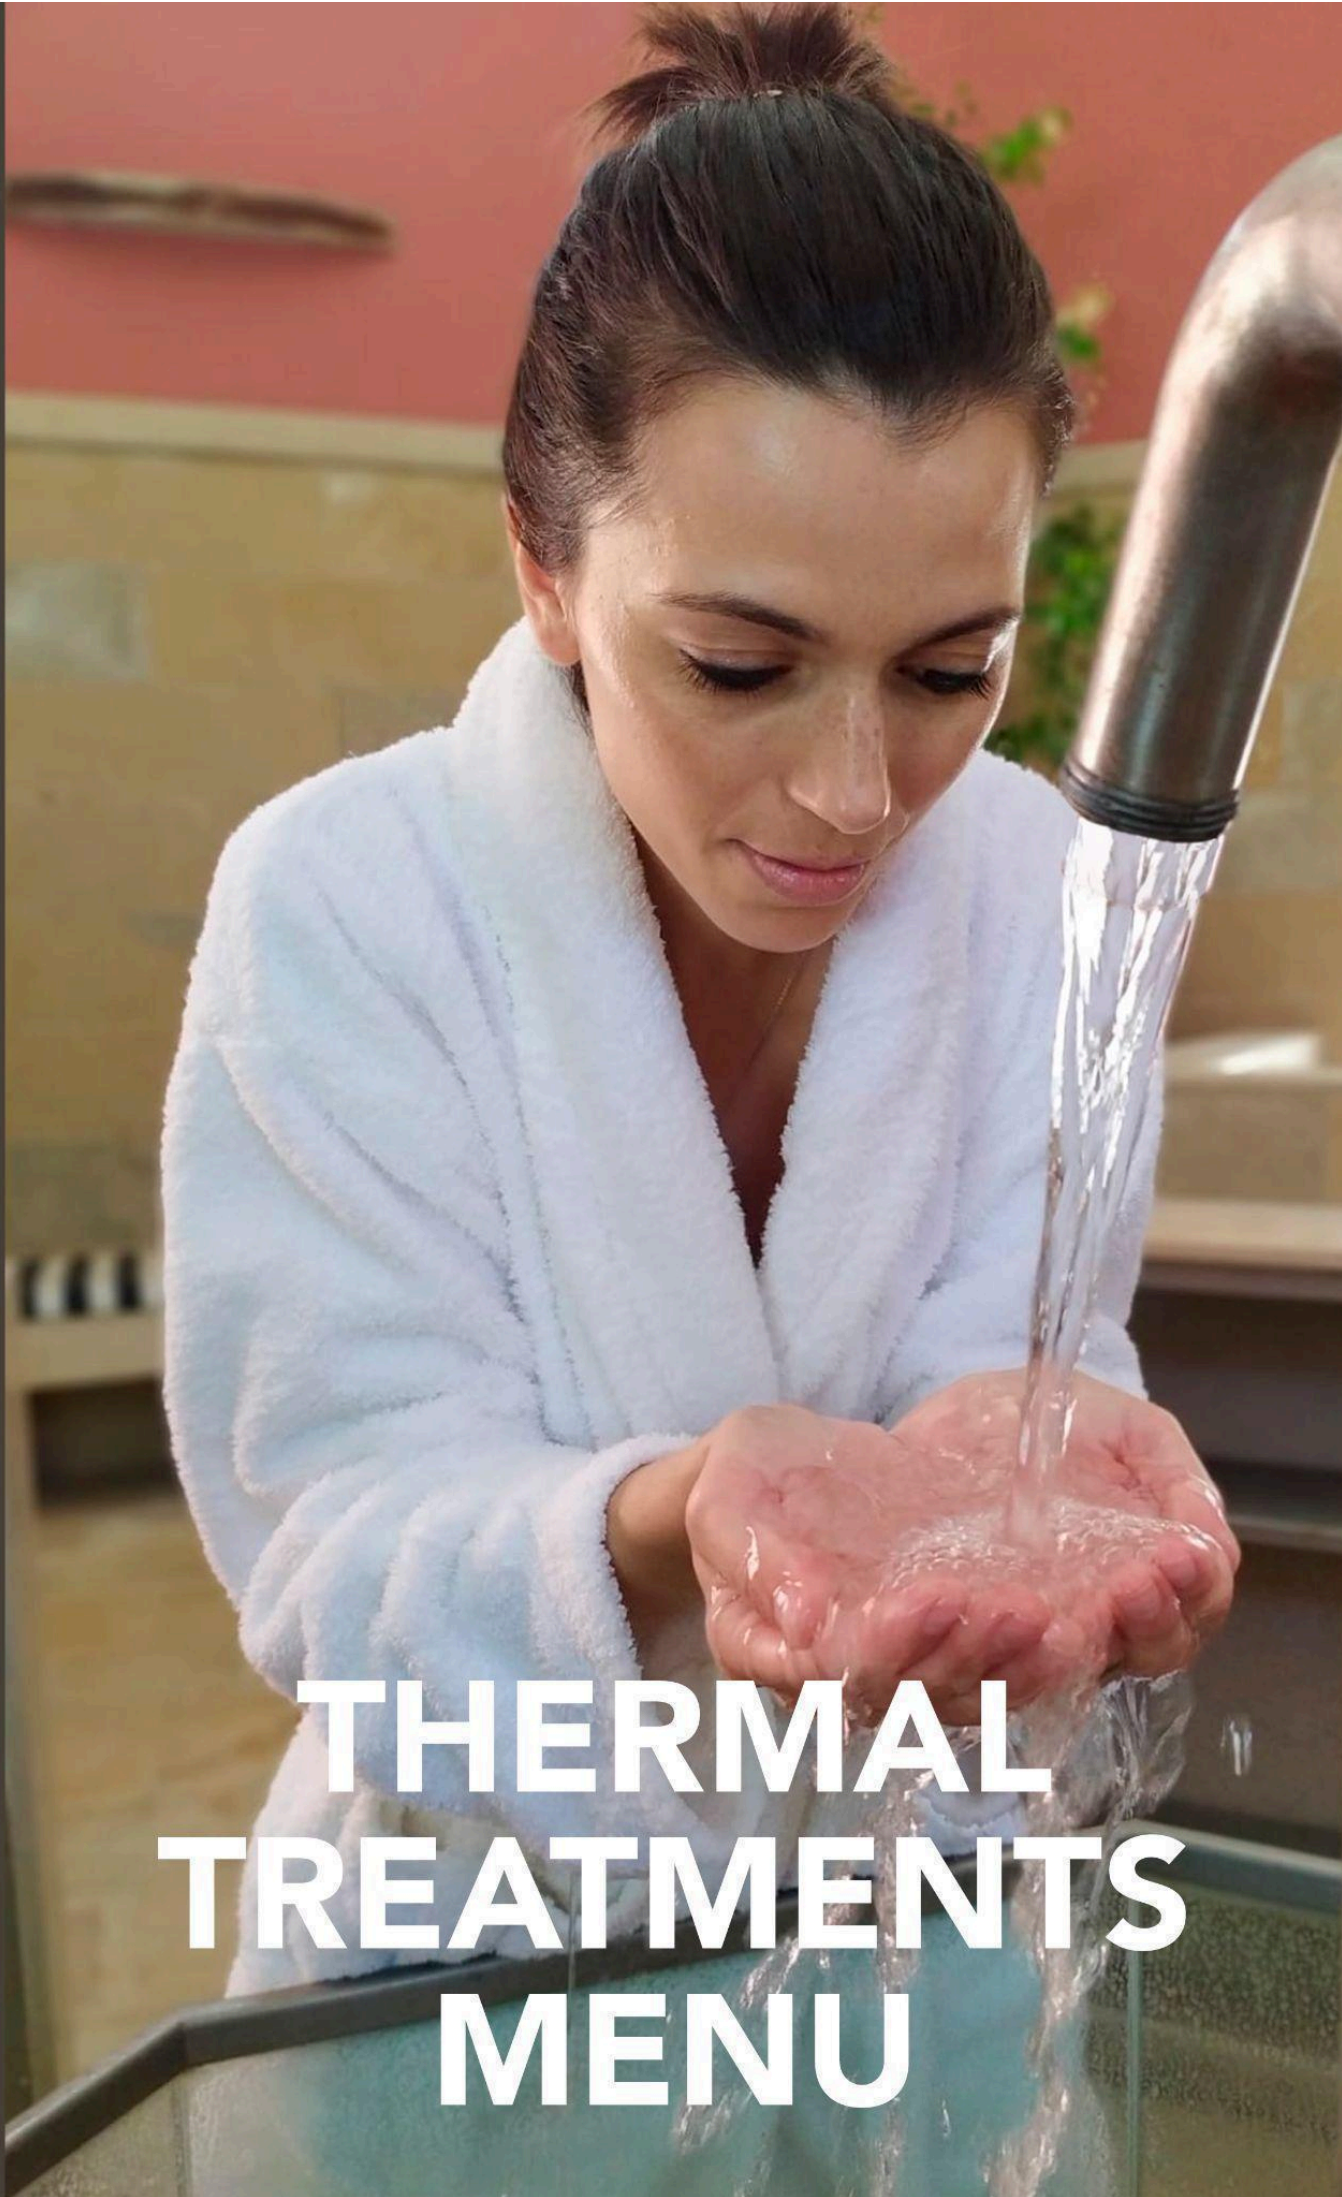

TERMAS DA PIEDADE

(+351) 262 505 376
www.yourhotelspa.com

TERMAS DA
PIEADADE
by Your Hotel & Spa Alcobaca

THERMAL TREATMENTS MENU

CONTENTS

1) SEASONS 2024	3
2) APPOINTMENTS	3
3) THERMAL WATER INGESTION	4
4) THERMAL HYDROTHERAPY	4
5) THERMAL BATHS	5
6) THERMAL SHOWERS	5
7) DRAINAGES	6
8) MASSAGES	6
9) RELAXING BED & FLOATATION BED	7
10) INTERNAL TECHNIQUES	7